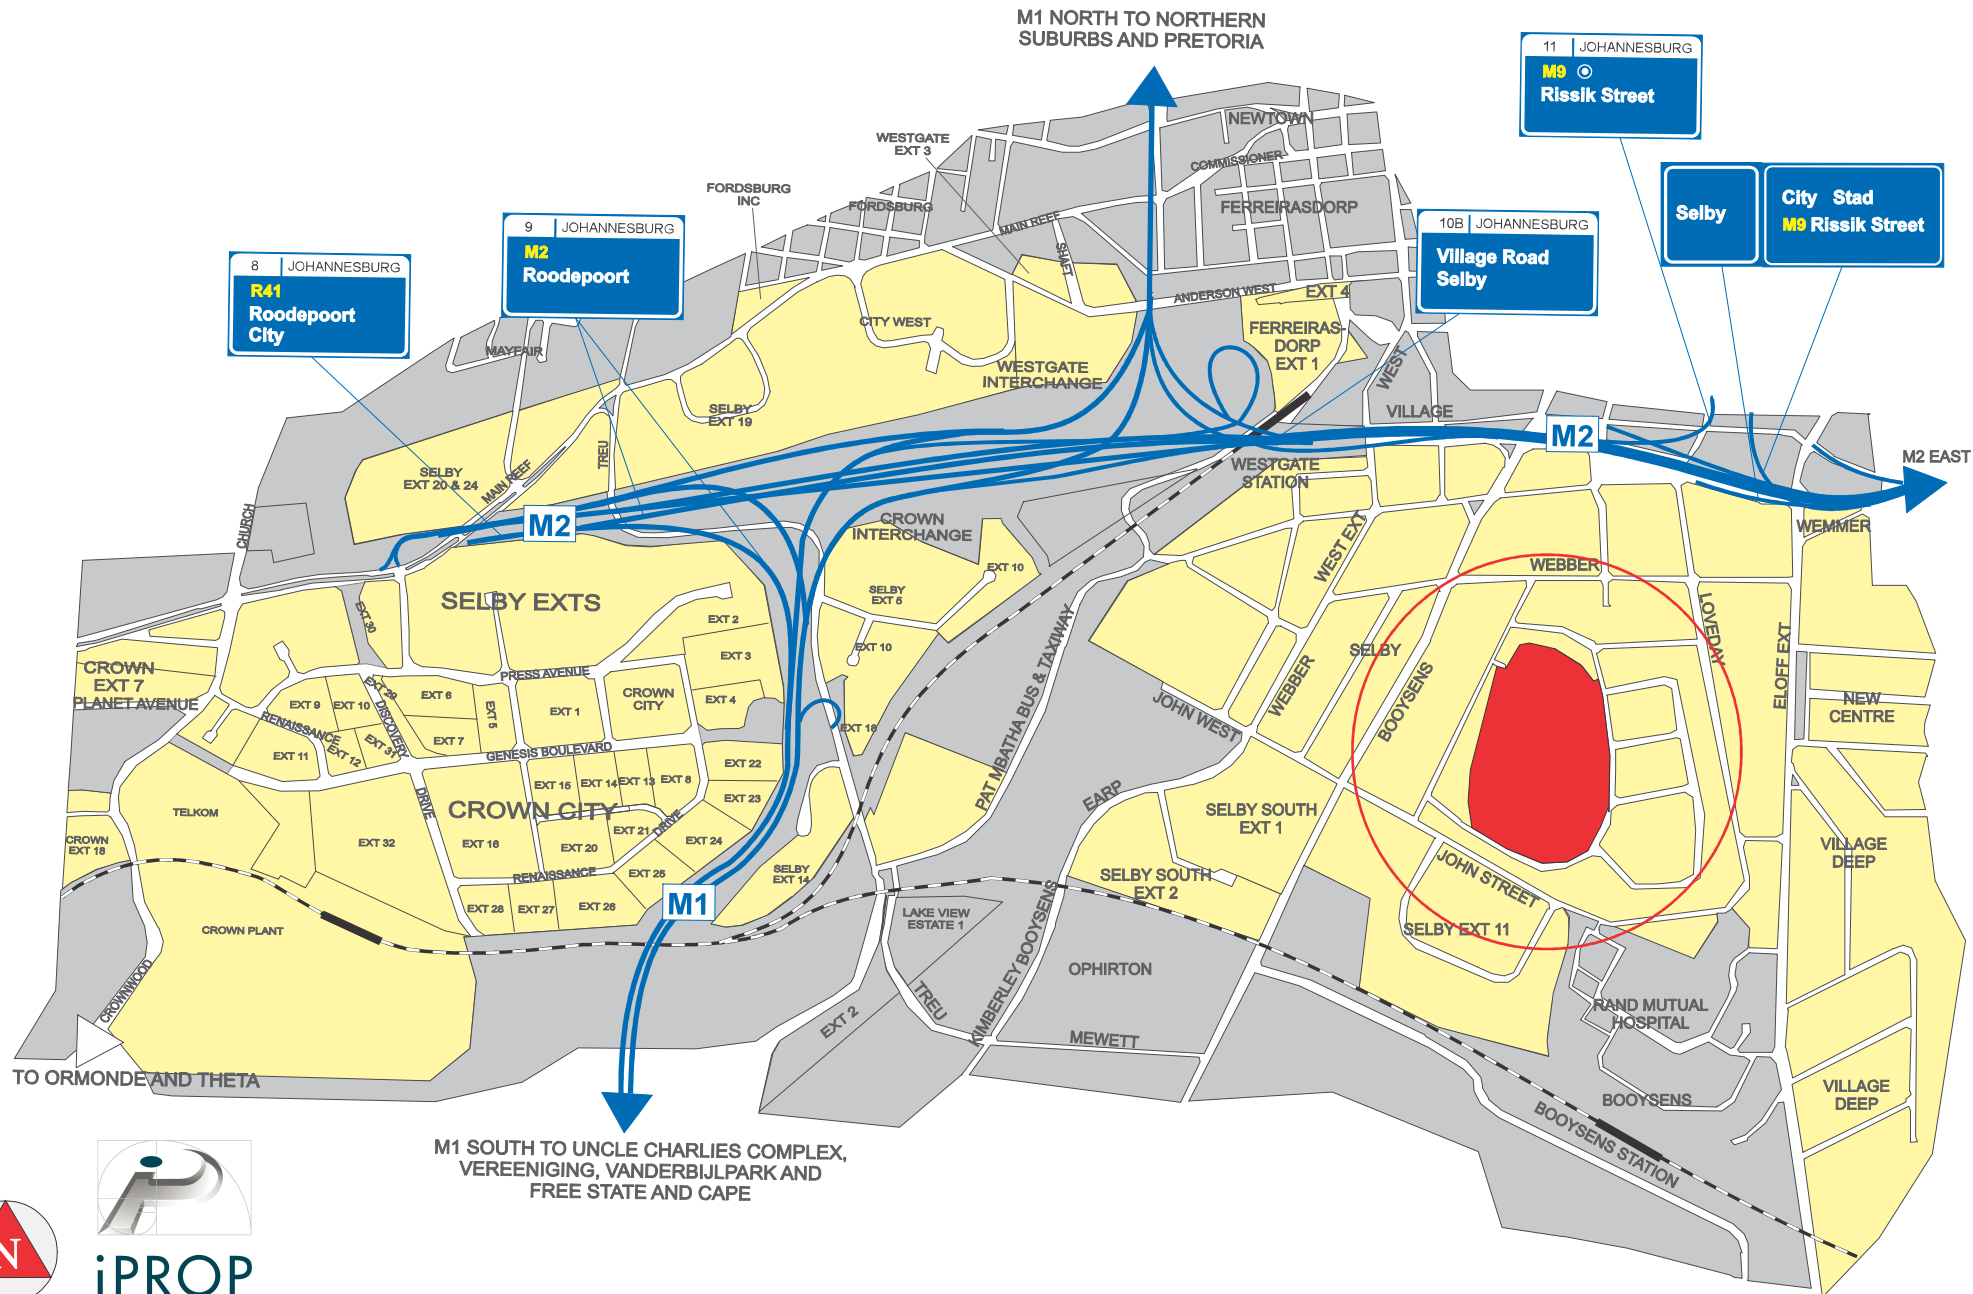

# PARK CENTRAL

8 | JOHANNESBURG  
R41  
Roodepoort  
City

9 | JOHANNESBURG  
M2  
Roodepoort

11 | JOHANNESBURG  
M9  
Rissik Street

10B | JOHANNESBURG  
Village Road  
Selby

Selby

City Stad  
M9 Rissik Street